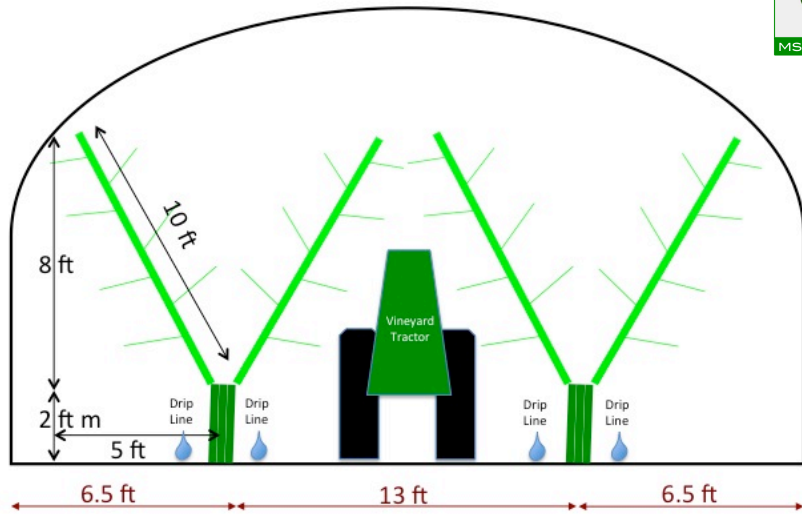

26 ft Tunnel: Y-UFO (6 ft spacing, 558 trees/acre) or Y-Lyre (6 ft spacing, 558 trees/acre) Angled Fruiting Walls + Tractor Sprayer

13 ft Pole-Cable Tent Covers: TSA (6 ft spacing, 558 trees/acre) Conical Fruiting Wall + Tractor Sprayer + Berm (3 ft x 1 ft) + Drain Tile

8 Ft Flat Roof Retractable Covers: UFO (6 ft spacing, 907 trees/acre) or SSA (3 ft spacing, 1815 trees/acre) Vertical Fruiting Walls + Tractor Sprayer

13 ft Pole-Cable Tent Covers: V-Lyre (3 ft spacing, 1116 trees/acre) or V-SSA (1.5 ft spacing, 2232 trees/acre) Angled Fruiting Walls + Tractor Sprayer