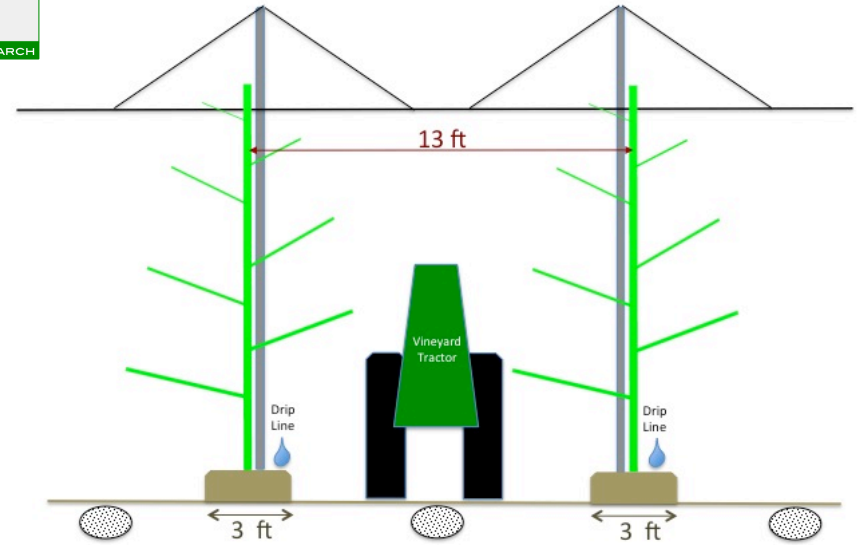

26 ft Tunnel: Y-UFO (6 ft spacing, 558 trees/acre) or Y-Lyre (6 ft spacing, 558 trees/acre) Angled Fruiting Walls + Tractor Sprayer

13 ft Pole-Cable Tent Covers: TSA (6 ft spacing, 558 trees/acre) Conical Fruiting Wall + Tractor Sprayer + Berm (3 ft x 1 ft) + Drain Tile

8 Ft Flat Roof Retractable Covers: UFO (6 ft spacing, 907 trees/acre) or SSA (3 ft spacing, 1815 trees/acre) Vertical Fruiting Walls + Tractor Sprayer

13 ft Pole-Cable Tent Covers: V-Lyre (3 ft spacing, 1116 trees/acre) or V-SSA (1.5 ft spacing, 2232 trees/acre) Angled Fruiting Walls + Tractor Sprayer