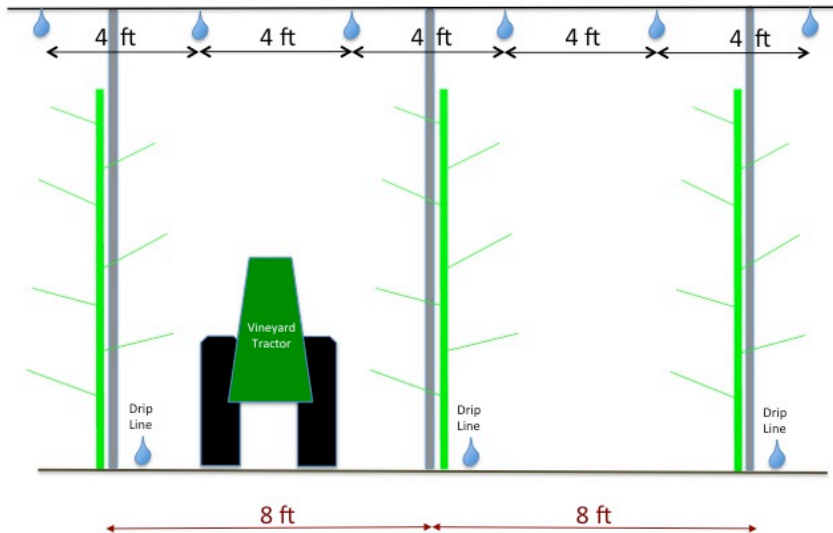

26 ft Tunnel: Y-UFO (6 ft spacing, 558 trees/acre) or Y-Lyre (6 ft spacing, 558 trees/acre) Angled Fruiting Walls + Tractor Sprayer

13 ft Pole-Cable Tent Covers: TSA (6 ft spacing, 558 trees/acre) Conical Fruiting Wall + Tractor Sprayer + Berm (3 ft x 1 ft) + Drain Tile

8 Ft Flat Roof Retractable Covers: UFO (6 ft spacing, 907 trees/acre) or SSA (3 ft spacing, 1815 trees/acre) Vertical Fruiting Walls + Tractor Sprayer

13 ft Pole-Cable Tent Covers: V-Lyre (3 ft spacing, 1116 trees/acre) or V-SSA (1.5 ft spacing, 2232 trees/acre) Angled Fruiting Walls + Tractor Sprayer